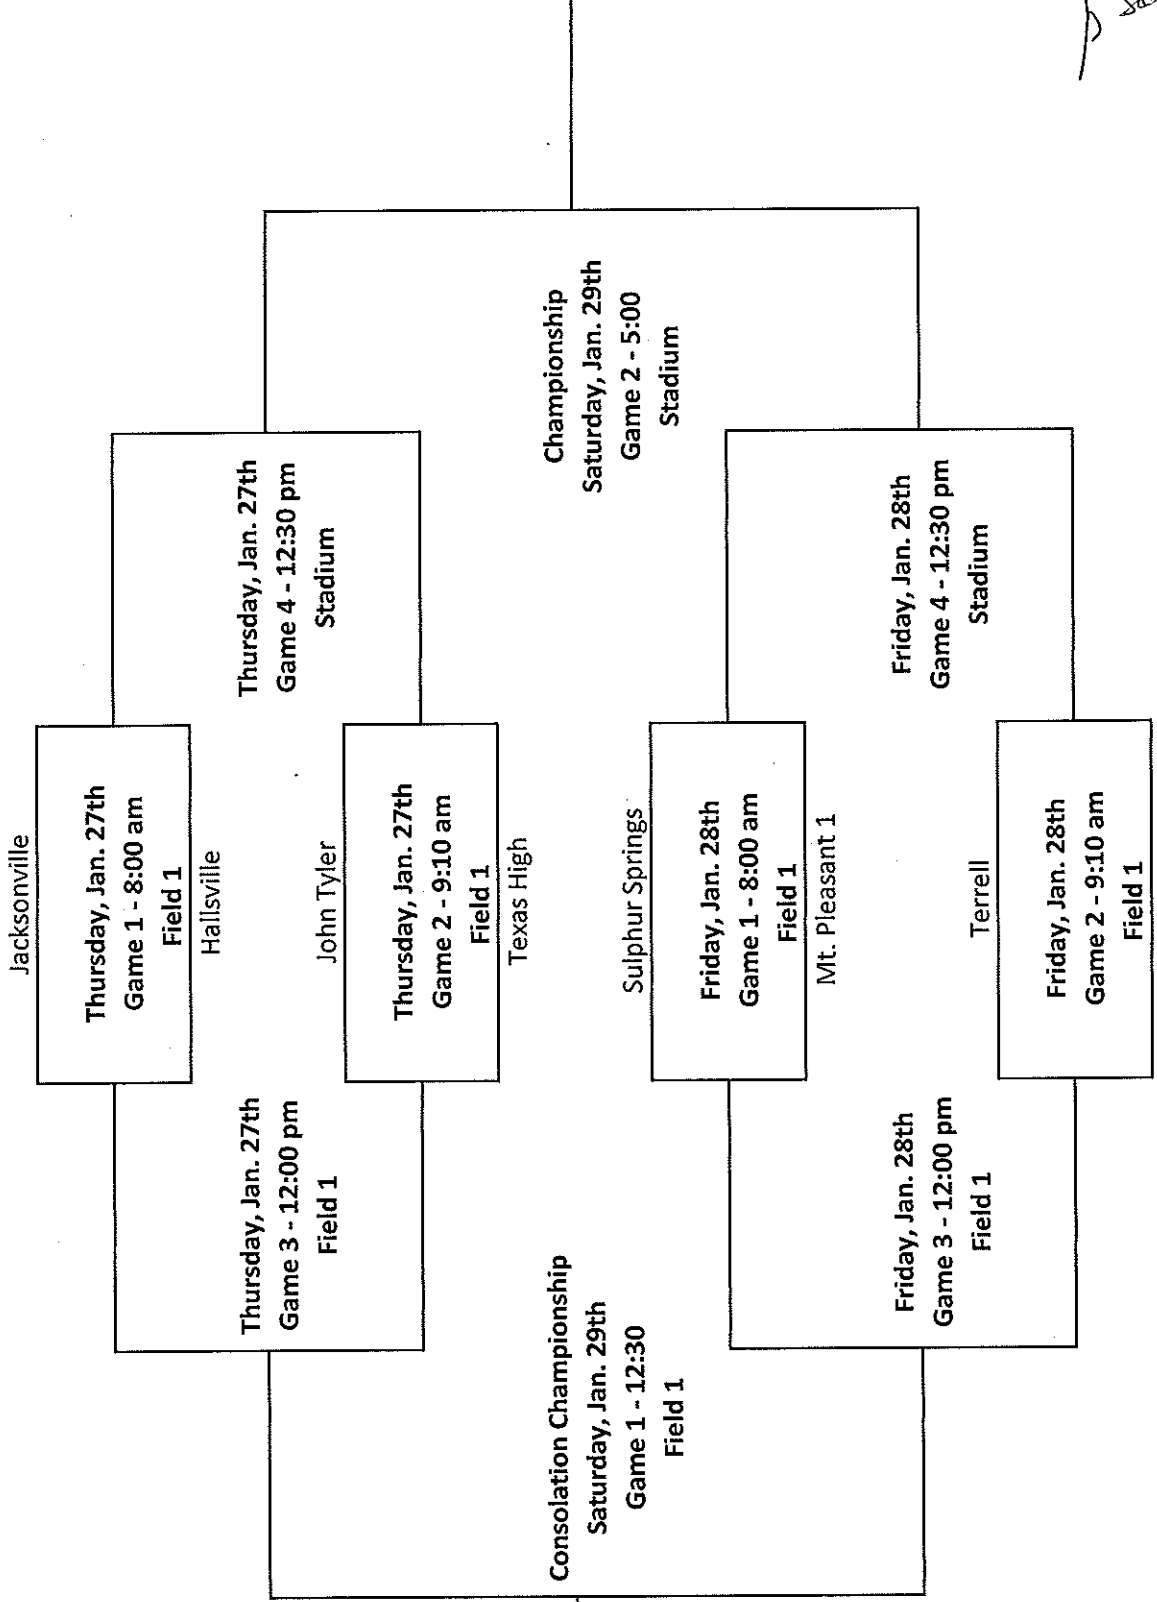

# 2011 Hallsville Ladycat Invitational Junior Varsity Bracket

*p. Secu*

*p Soccer*